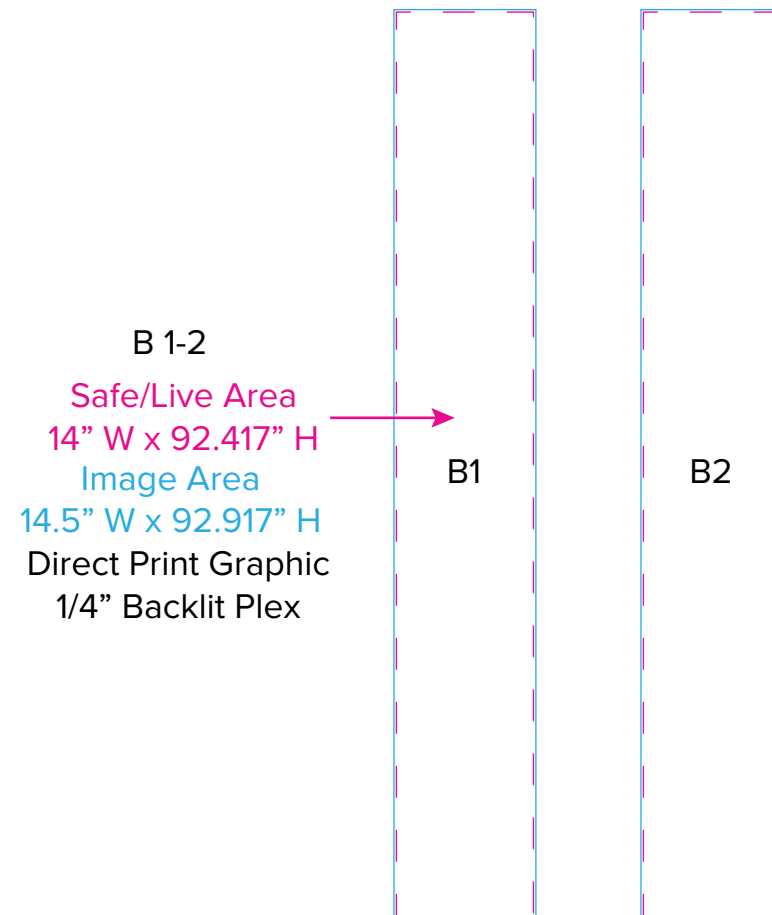

Graphics Template  
10 x 10 Inline Exhibit  
Tension Fabric Graphic

NOTE: All Raster Art (jpg, tiff,psd, png, etc.) must be at least 100 dpi at print size.

Graphics Template  
10 x 10 Inline Exhibit

**Optional** Backlit Acrylic Graphics

\*Please Request Pricing

NOTE: All Raster Art (jpg, tiff,psd, png, etc.) must be at least 100 dpi at print size.